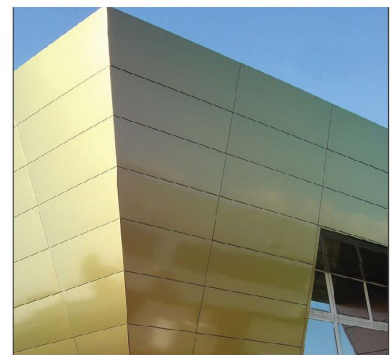

21 YEARS

PROFESSIONAL EXPERIENCE

OUR PRODUCT

Shower Glass Door

Aluminum Z Louver

Aluminum Composite Panel

UNITIZED SYSTEM CURTAIN WALL

SEMI UNITIZED SYSTEM CURTAIN WALL