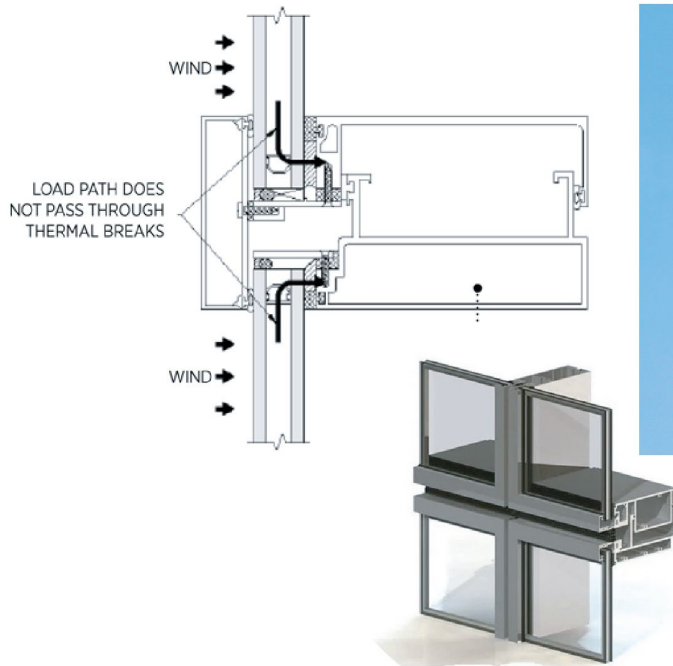

21 YEARS

PROFESSIONAL EXPERIENCE

OUR PRODUCT

Shower Glass Door

Aluminum Z Louver

Aluminum Composite Panel

UNITIZED SYSTEM CURTAIN WALL

SEMI UNITIZED SYSTEM CURTAIN WALL