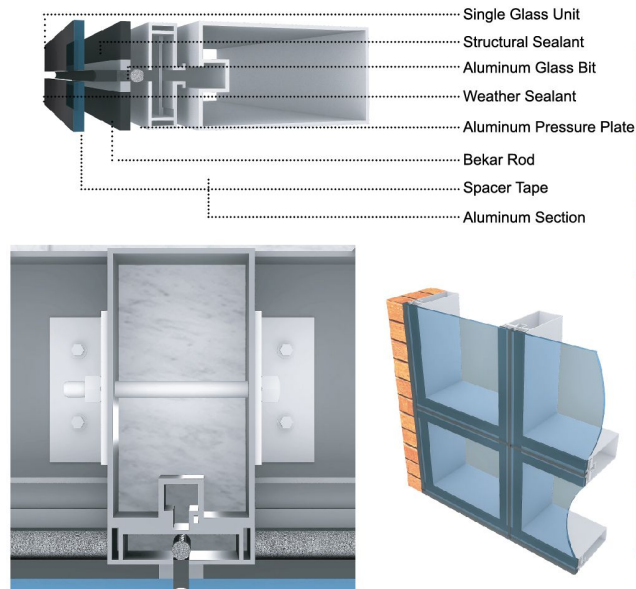

21 YEARS

PROFESSIONAL EXPERIENCE

OUR PRODUCT

Shower Glass Door

Aluminum Z Louver

Aluminum Composite Panel

UNITIZED SYSTEM CURTAIN WALL

SEMI UNITIZED SYSTEM CURTAIN WALL