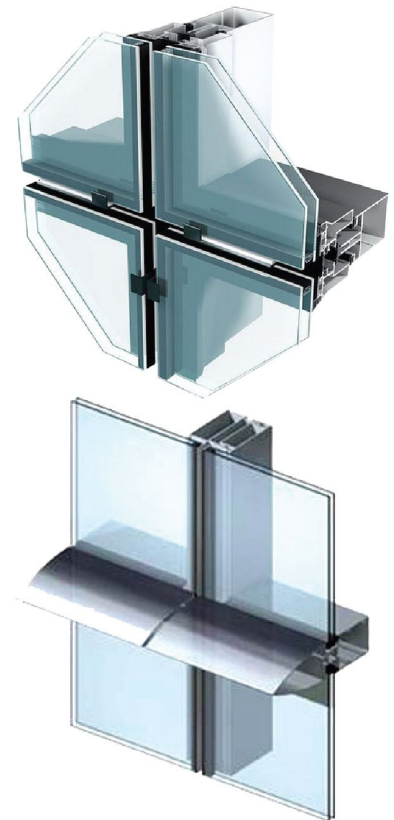

OUR SERVICES

- 01 Unitized System Curtain Wall
- 02 Semi Unitized System
- 03 Stick System Curtain Wall
- 04 Spider System Glass
- 05 Aluminum Composite Panel
- 06 Skylight System Glass
- 07 Terracotta Panel
- 08 Sliding Window
- 09 Bi-Foild Door
- 10 Aluminum Swing Door
- 11 All Celling

21 YEARS

PROFESSIONAL EXPERIENCE

OUR PRODUCT

Shower Glass Door

Aluminum Z Louver

Aluminum Composite Panel

UNITIZED SYSTEM CURTAIN WALL

SEMI UNITIZED SYSTEM CURTAIN WALL