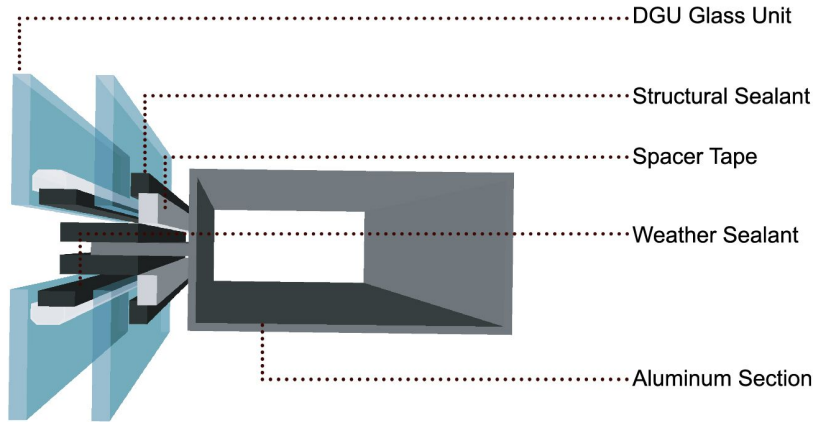

STICK SYSTEM CURTAIN WALL